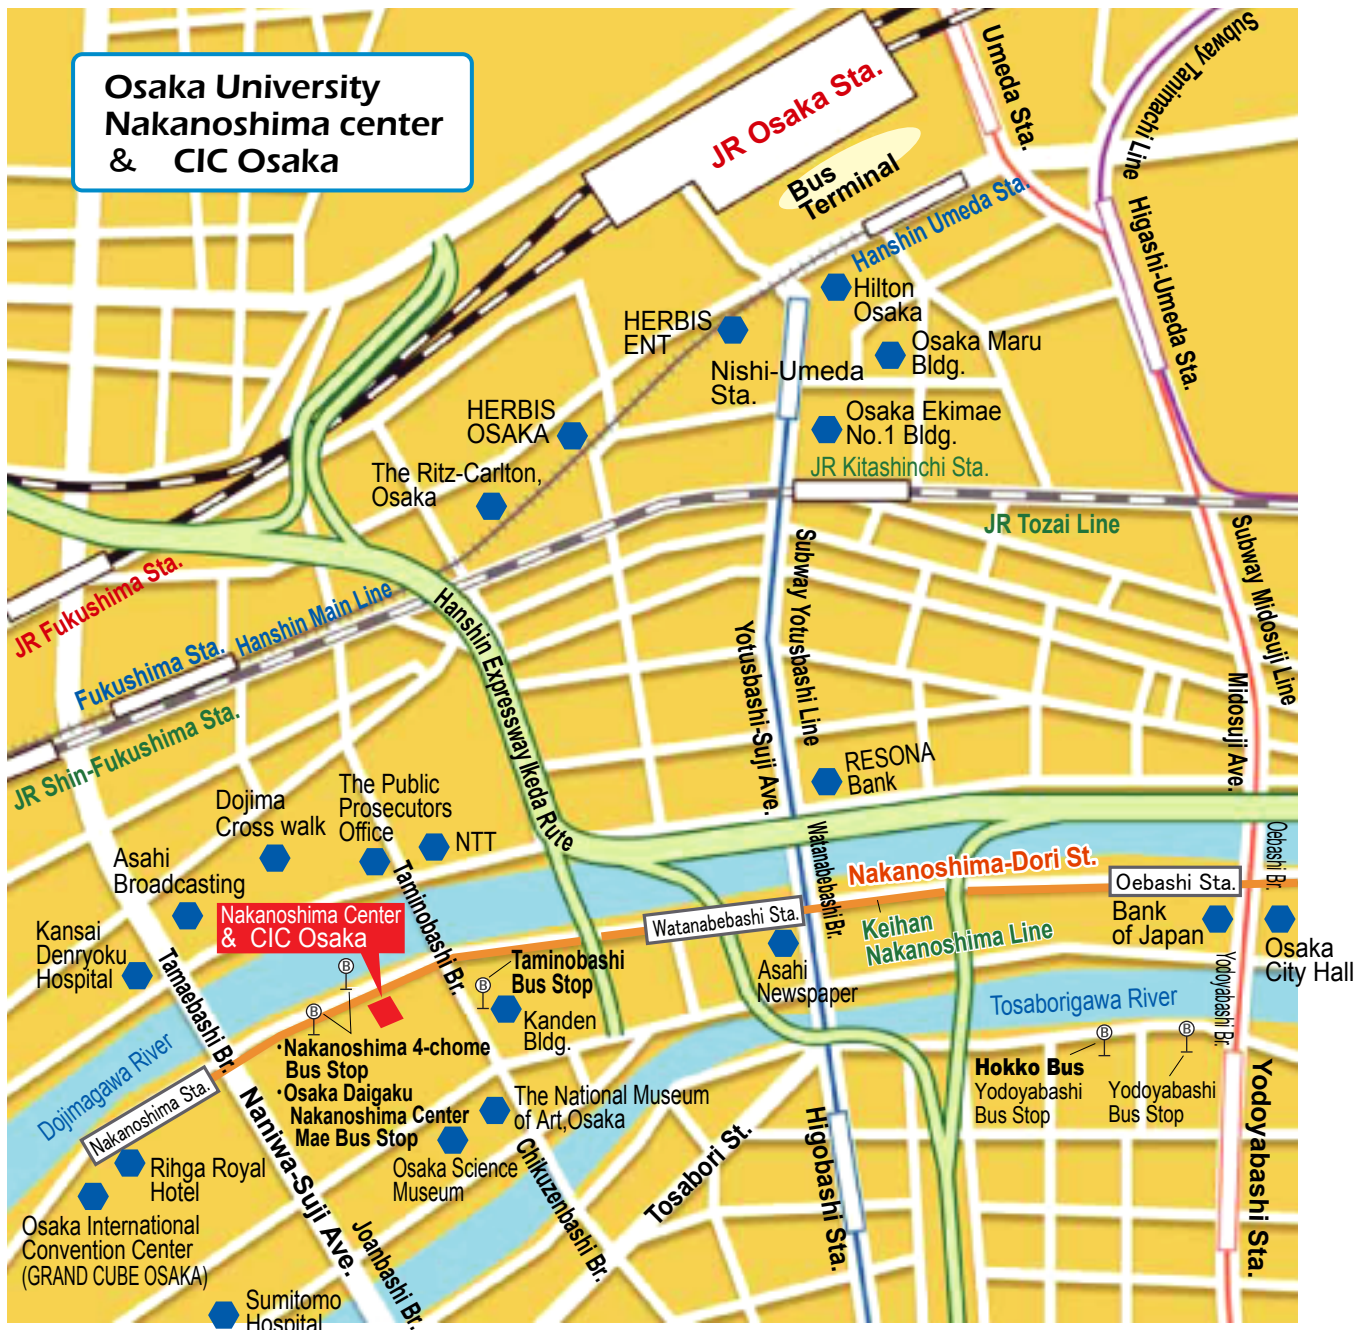

Access to the center

Please use the following public transportation facilities

BY TRAIN :

- Keihan Nakanoshima Line "Nakanoshima Station" (About 5 min on foot)
- JR loop line "Fukushima Station" (About 12 min on foot)
- JR Tozai Line "Shin Fukushima Station" (About 9 min on foot)
- Hanshin train "Fukushima Station" (About 9 min on foot)
- Osaka subway Yotsubashi line "Higobashi Station" (About 10 min on foot)
- Osaka subway Midosuji line "Yodoyabashi Station" (About 16 min on foot)

BY BUS :

Please use the following line from Osaka Station Bus Terminal

- Line 53 (for FUNATSUBASHI) ..... drop off at "NAKANOSHIMA 4-CHOME"
- Line 75 (for TSURUMACHI 4-CHOME) ..... drop off at "TAMINOBASHI"

It takes about 15 min from Osaka Station, but delays due to traffic congestion are common

From Yodoyabashi Station Hokko Bus stop

Nakanoshima Loop-bus "furara"....drop off at "OSAKA DAIGAKU NAKANOSHIMA CENTER MAE"

It takes about 5min from Yodoyabashi Station

Address : **Osaka University Nakanoshima center**

4-3-53 Nakanoshima Kita-ku Osaka-city Osaka Japan 530-0005 〒 TEL:06-6444-2100, FAX:06-6444-2338